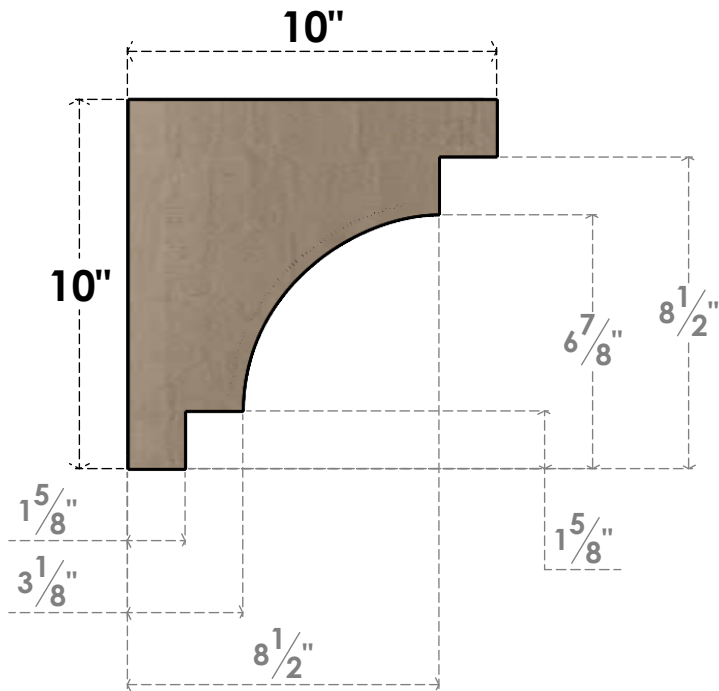

ITEM NUMBER: CORU05X10X10MEDRCPR

5"W X 10"D X 10"H SERIES 1 CLASSIC MEDITERRANEAN ROUGH CEDAR
TIMBERTHANE FAUX WOOD CORBEL, PRIMED

SIDE PROFILE

FRONT PROFILE

ISOMETRIC

EKENA MILLWORK
2300 WEST MAIN ST.
CLARKSVILLE, TX 75426
TOLL FREE: 866-607-0453
WWW.EKENAMILLWORK.COM

NOTES

1. INSTALLATION TO BE COMPLETED IN ACCORDANCE WITH MANUFACTURER'S SPECIFICATIONS.
2. DRAWING MAY NOT BE TO SCALE
3. THIS DRAWING IS INTENDED FOR DESIGN AND PLANNING PURPOSES ONLY.
4. ALL INFORMATION CONTAINED HEREIN WAS CURRENT AT THE TIME OF DEVELOPMENT BUT MUST BE REVIEWED AND APPROVED BY THE PRODUCT MANUFACTURER TO BE CONSIDERED ACCURATE.
5. TIMBERTHANE ARCHITECTURAL PRODUCTS ARE MADE FROM HIGH DENSITY URETHANE AND COME FACTORY PRIMED