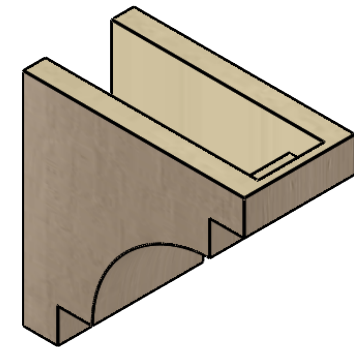

ITEM NUMBER: CORU05X10X10MEDRCPR

5"W X 10"D X 10"H SERIES 1 CLASSIC MEDITERRANEAN ROUGH CEDAR
TIMBERTHANE FAUX WOOD CORBEL, PRIMED

SIDE PROFILE

FRONT PROFILE

ISOMETRIC

EKENA MILLWORK
2300 WEST MAIN ST.
CLARKSVILLE, TX 75426
TOLL FREE: 866-607-0453
WWW.EKENAMILLWORK.COM

NOTES

1. INSTALLATION TO BE COMPLETED IN ACCORDANCE WITH MANUFACTURER'S SPECIFICATIONS.
2. DRAWING MAY NOT BE TO SCALE
3. THIS DRAWING IS INTENDED FOR DESIGN AND PLANNING PURPOSES ONLY.
4. ALL INFORMATION CONTAINED HEREIN WAS CURRENT AT THE TIME OF DEVELOPMENT BUT MUST BE REVIEWED AND APPROVED BY THE PRODUCT MANUFACTURER TO BE CONSIDERED ACCURATE.
5. TIMBERTHANE ARCHITECTURAL PRODUCTS ARE MADE FROM HIGH DENSITY URETHANE AND COME FACTORY PRIMED