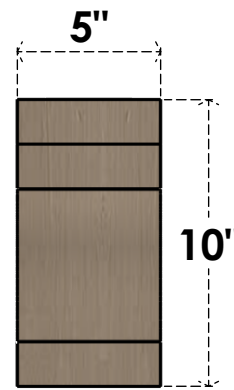

ITEM NUMBER: CORU05X10X10MEDRCPR

5"W X 10"D X 10"H SERIES 1 CLASSIC MEDITERRANEAN ROUGH CEDAR
TIMBERTHANE FAUX WOOD CORBEL, PRIMED

SIDE PROFILE

FRONT PROFILE

ISOMETRIC

EKENA MILLWORK
2300 WEST MAIN ST.
CLARKSVILLE, TX 75426
TOLL FREE: 866-607-0453
WWW.EKENAMILLWORK.COM